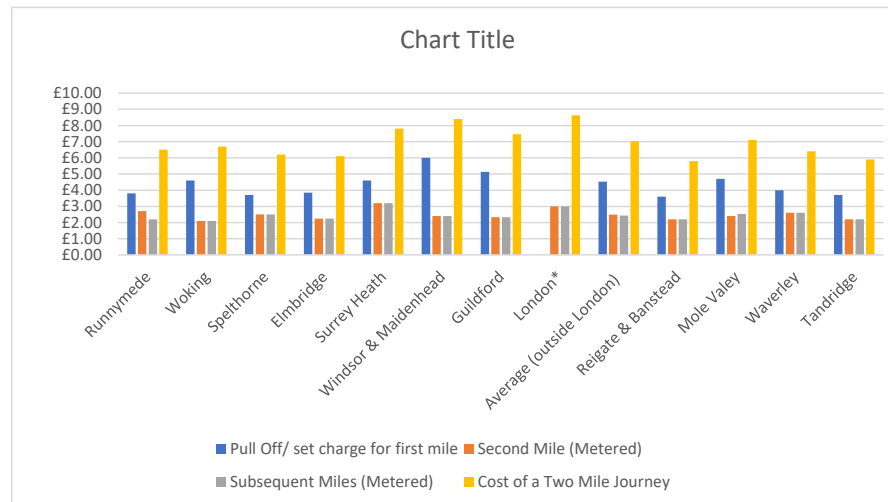

	Runnymede	Woking	Spelthorne	Elmbridge	Surrey Heath	Windsor & Maidenhead	Guildford	London*	Average (outside London)	Reigate & Banstead	Mole Valley	Waverley	Tandridge
Pull Off/ set charge for first mile	£3.80	£4.60	£3.70	£3.85	£4.60	£6.00	£5.13	5.63(Metered)	£4.53	£3.60	£4.70	£4.00	£3.70
Second Mile (Metered)	£2.70	£2.10	£2.50	£2.25	£3.20	£2.40	£2.33	£3.00	£2.50	£2.20	£2.40	£2.60	£2.20
Subsequent Miles (Metered)	£2.20	£2.10	£2.50	£2.25	£3.20	£2.40	£2.33	£3	£2.43	£2.20	£2.53	£2.60	£2.20
Cost of a Two Mile Journey	£6.50	£6.70	£6.20	£6.10	£7.80	£8.40	£7.46	8.63	£7.02	£5.80	£7.10	£6.40	£5.90
Cost of a Five Mile Journey	£13.10	£13.00	£13.70	£12.85	£17.40	£15.60	£14.45	17.63	£14.30	£12.40	£14.70	£14.20	£12.50

* London rate1 ends at 8pm.